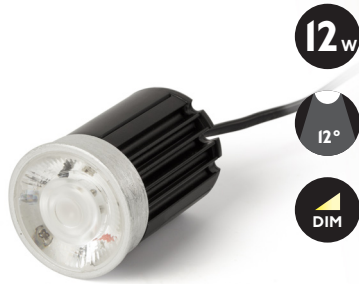

*Suitable for/Apto para FRESH/WET/RADÓN/ARGÓN/NEÓN/GAS

LED MODULE	
Ref.	18030
K	3000
Lm	930
CRI	90
DC	350 mA
Hz	50/60
Hrs.	50.000
X°	12°
Driver not incl	98310114C or 98311320
PVP	28,10€