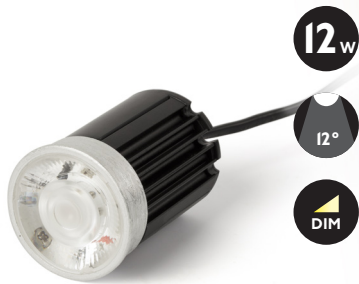

LED MODULE	
Ref.	18032
K	3000
Lm	1040
CRI	90
DC	350 mA
Hz	50/60
Hrs.	50.000
X°	12°
Driver not incl	98310114C or 98311320
PVP	28,10€